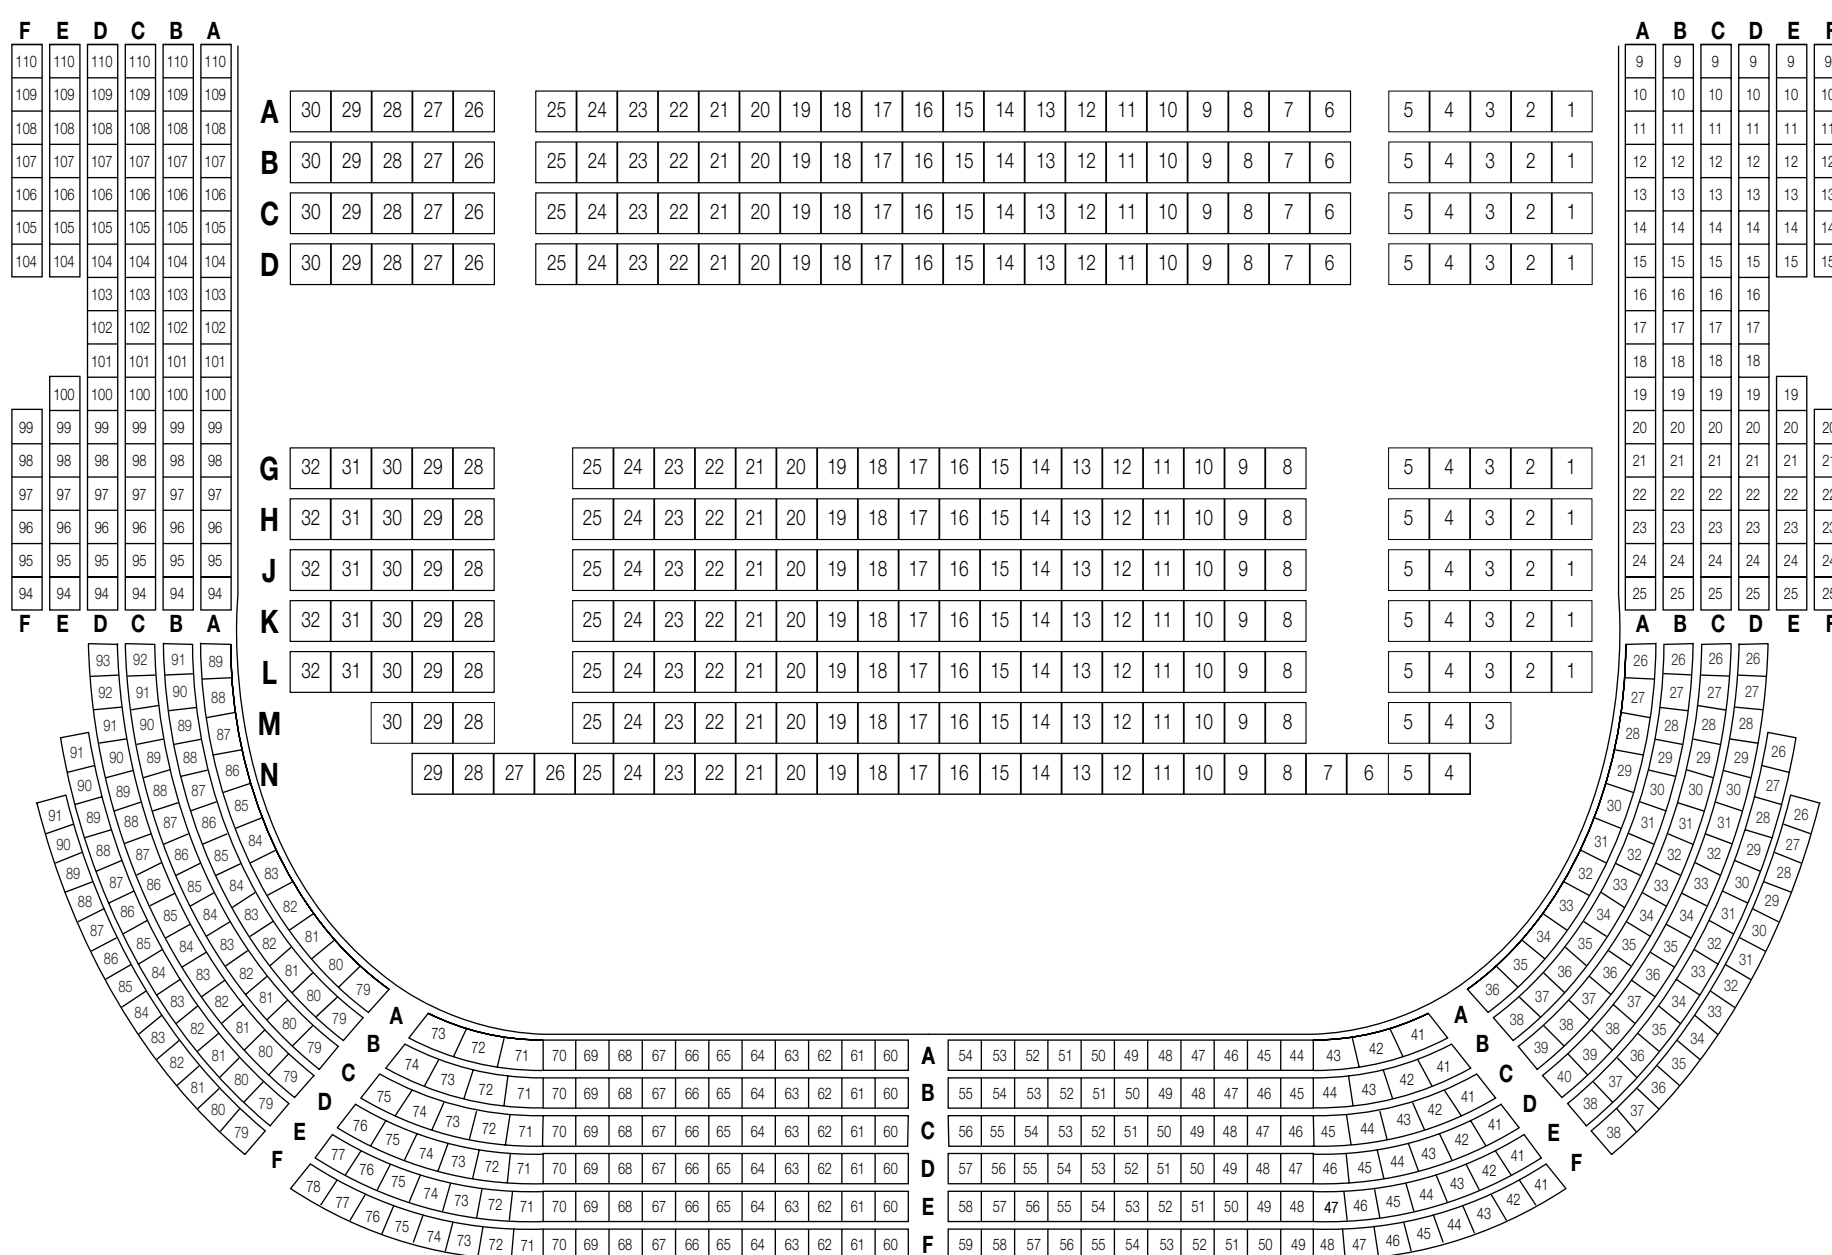

King George's Hall

www.kinggeorghall.com

SEATING PLAN PANTOMIME

CAPACITY	
Level Stalls	120
Raked Stalls	190
Balcony	546
Gallery	150
TOTAL	1006

STAGE

BALCONY

GALLERY

BOX OFFICE
(01254) 582582
Northgate, Blackburn